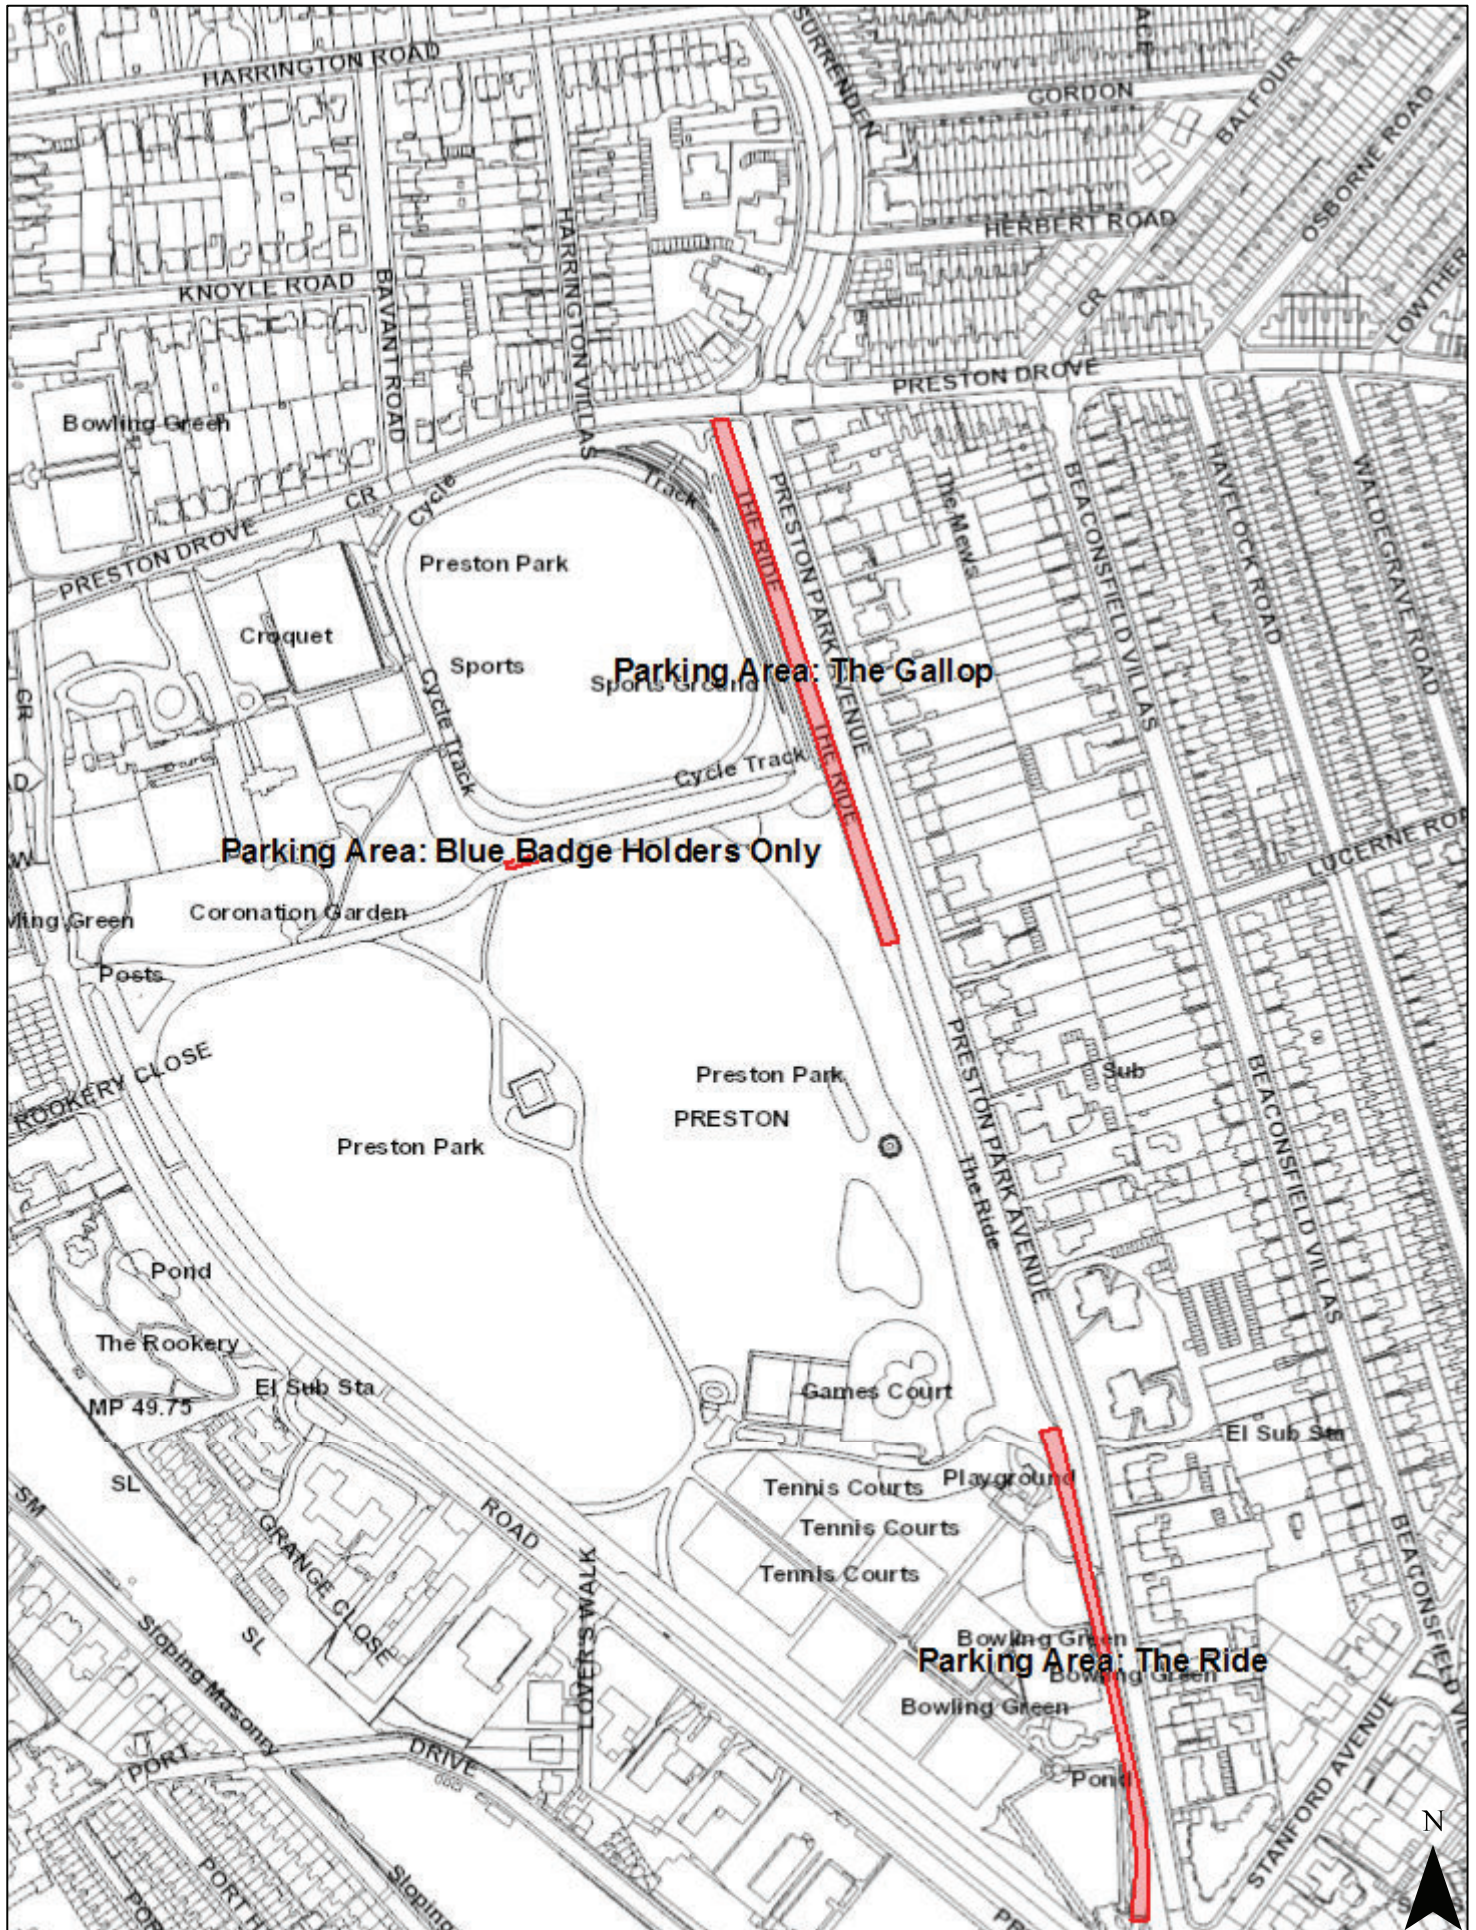

Preston Park Parking Areas - Proposed

© Crown Copyright. All rights reserved. Licence: 100020999, Brighton & Hove City Council. 2011. © Cities Revealed.

**Brighton & Hove
City Council**

Scale 1:4,000